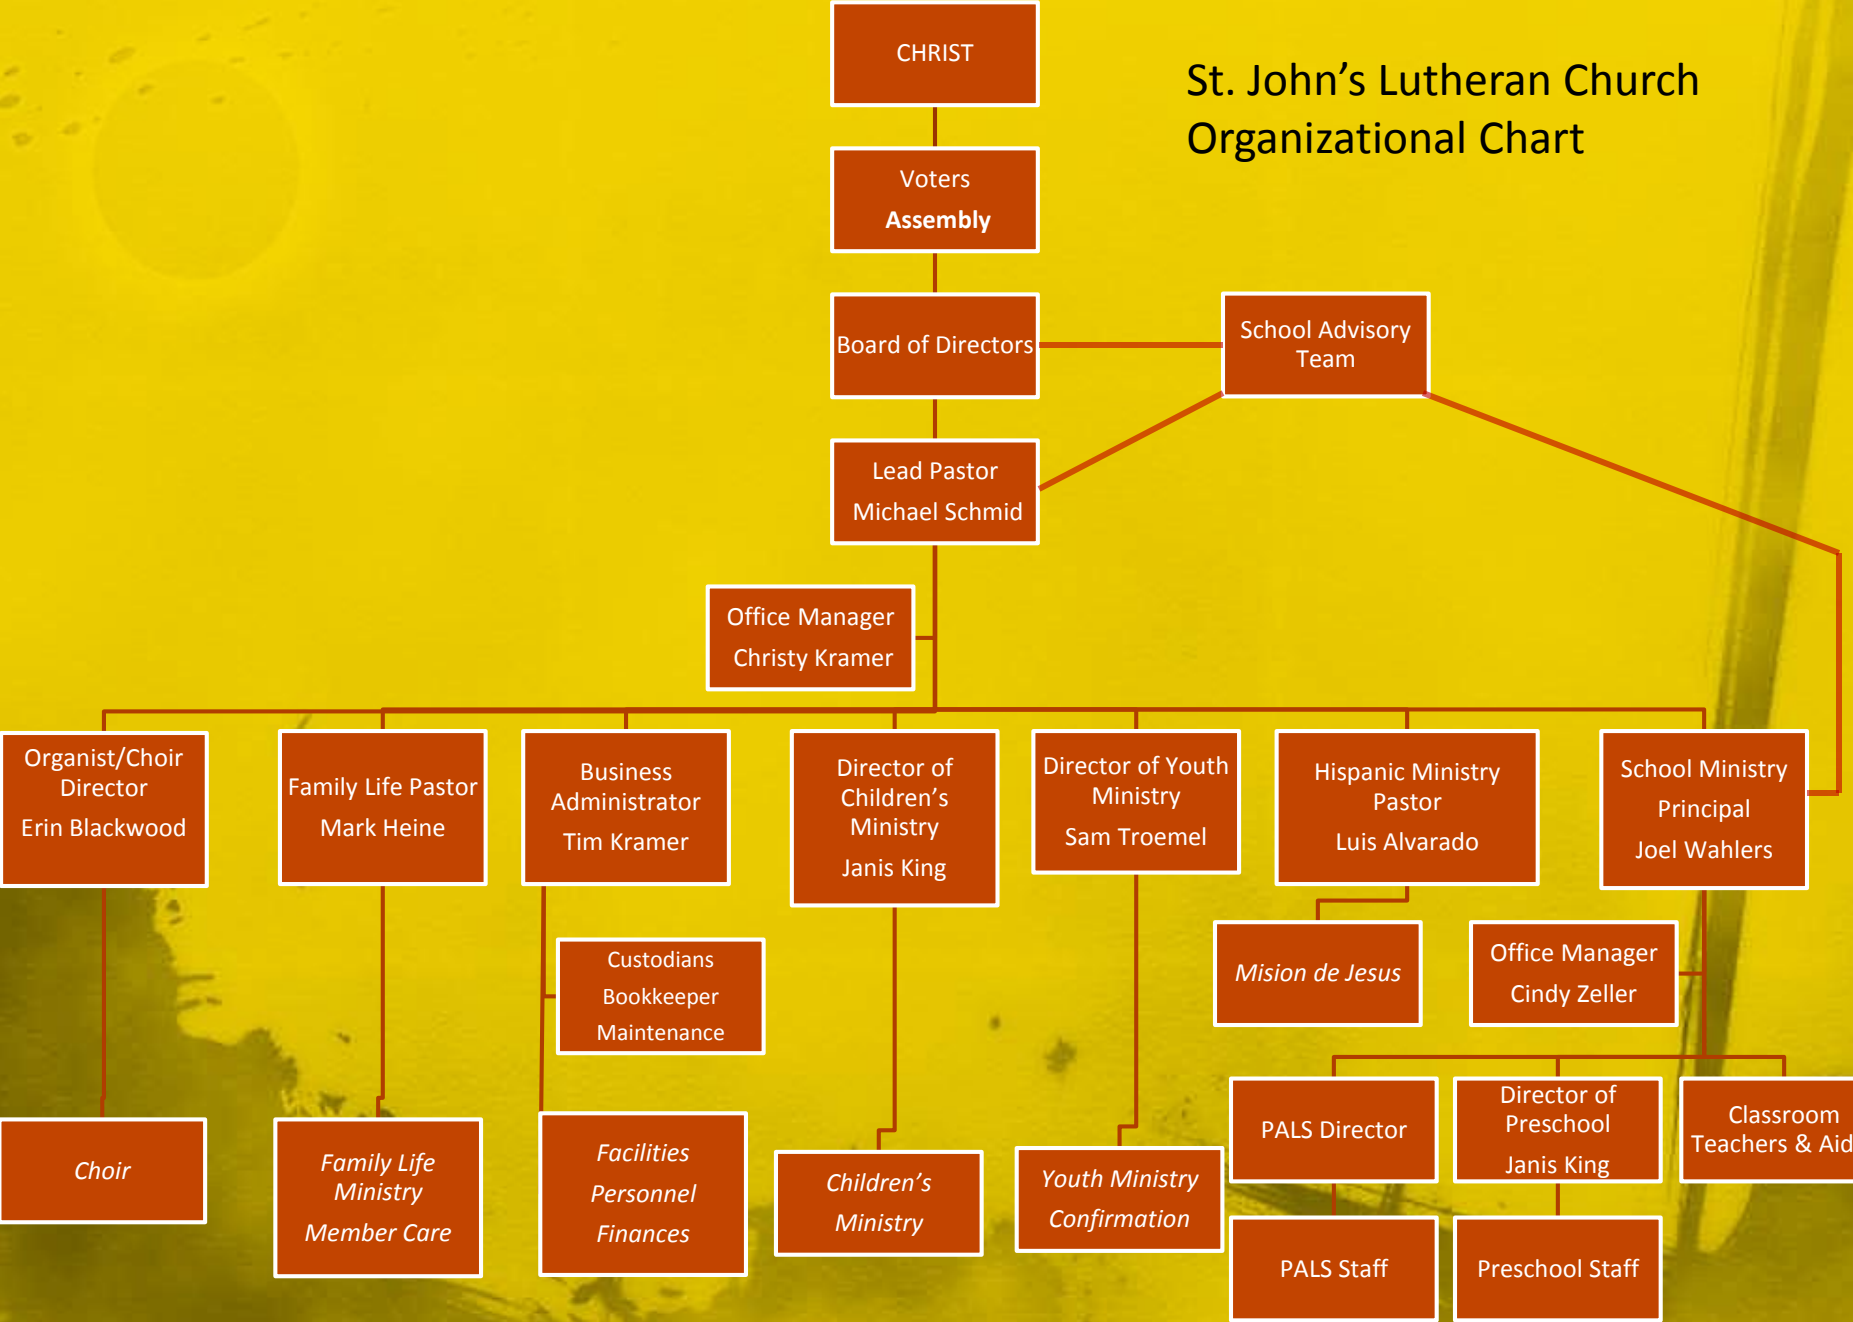

St. John's Lutheran Church Organizational Chart

CHRIST

Voters
Assembly

Board of Directors

School Advisory
Team

Lead Pastor
Michael Schmid

Office Manager
Christy Kramer

Organist/Choir
Director
Erin Blackwood

Family Life Pastor
Mark Heine

Business
Administrator
Tim Kramer

Director of
Children's
Ministry
Janis King

Director of Youth
Ministry
Sam Troemel

Hispanic Ministry
Pastor
Luis Alvarado

School Ministry
Principal
Joel Wahlers

Choir

Family Life
Ministry
Member Care

Custodians
Bookkeeper
Maintenance

Facilities
Personnel
Finances

Children's
Ministry

Youth Ministry
Confirmation

Mision de Jesus

Office Manager
Cindy Zeller

PALS Director

Director of
Preschool
Janis King

Classroom
Teachers & Aides

PALS Staff

Preschool Staff